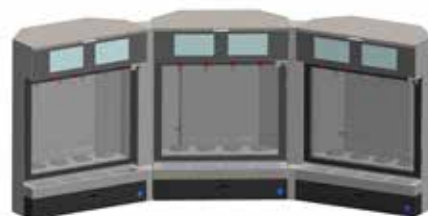

## TECHNICAL INFORMATION

- **Models available:**  
Unica 4/r Refrigerated (4 bottles in line)  
Unica 8/r Refrigerated (8 bottles in line)
- **Bottle compartment temperature:**  
4/r 6-18°C  
8/r 6-18°C / 12-18°C
- **Refrigeration:**  
Alternative compressor  
Ultra-silent operation  
Low energy consumption
- **Bottles:**  
Quick loading with gas spring  
Loading with self-centring system  
Complete bottle visibility
- **Gas supply**  
Food grade nitrogen E941 or Food grade argon E938
- **Supply pressure control:**  
Dispenser inlet  
Dispensing
- **Wine maintenance:**  
Separate for each bottle
- **Doses:**  
Up to 3 configurable doses for each bottle
- **System use and activation:**  
Behind bar (without wine card)  
Self-service (with wine card)
- **Card reader:**  
SLE4442 chip  
RFID ISO/IEC14443A/B (MIFARE)
- **Display:**  
Touchscreen  
7" colour LCD  
Brightness 800cd  
Side viewing angle of 140°
- **Lighting:**  
Internal cool white LED (4000K)  
External cool white LED (4000K)
- **Data connection:**  
LAN  
WIFI
- **Door:**  
Insulated glazing with magnetic closure  
Assisted tilt system  
Key lock
- **Materials:**  
Stainless steel  
Coloured stainless steel  
Glass
- **Optional accessories:**  
Canister  
Regulators for cylinders  
Angulars finishing  
2+2 bottle dividing panel (for model 4/r only)

Customisations on request.

Models	L	H	P	Weight	Electrical requirements
Unica 4/r	53,1 cm 20,91 in	70,4 cm 27,72 in	31,7 cm 12,48 in	37 kg 81,57 lb	100-240 V   50-60 Hz   120 W (depending on the target market)
Unica 8/r	95,1 cm 37,44 in	70,4 cm 27,72 in	31,7 cm 12,48 in	57,5 kg 126,77 lb	100-240 V   50-60 Hz   125 W (depending on the target market)

EXAMPLES OF MODULAR COMPOSITIONS

4 Dispensers  
+  
4 Angular

5 Dispensers  
+  
5 Angular

6 Dispensers  
+  
6 Angular

4 Dispensers  
+  
4 Angular

2 Dispensers  
+  
2 Angular

3 Dispensers  
+  
2 Angular