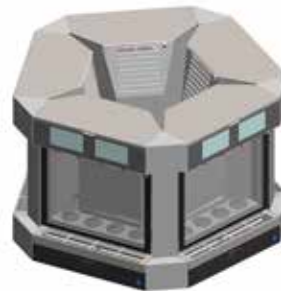

5 Dispensers
+
5 Angular